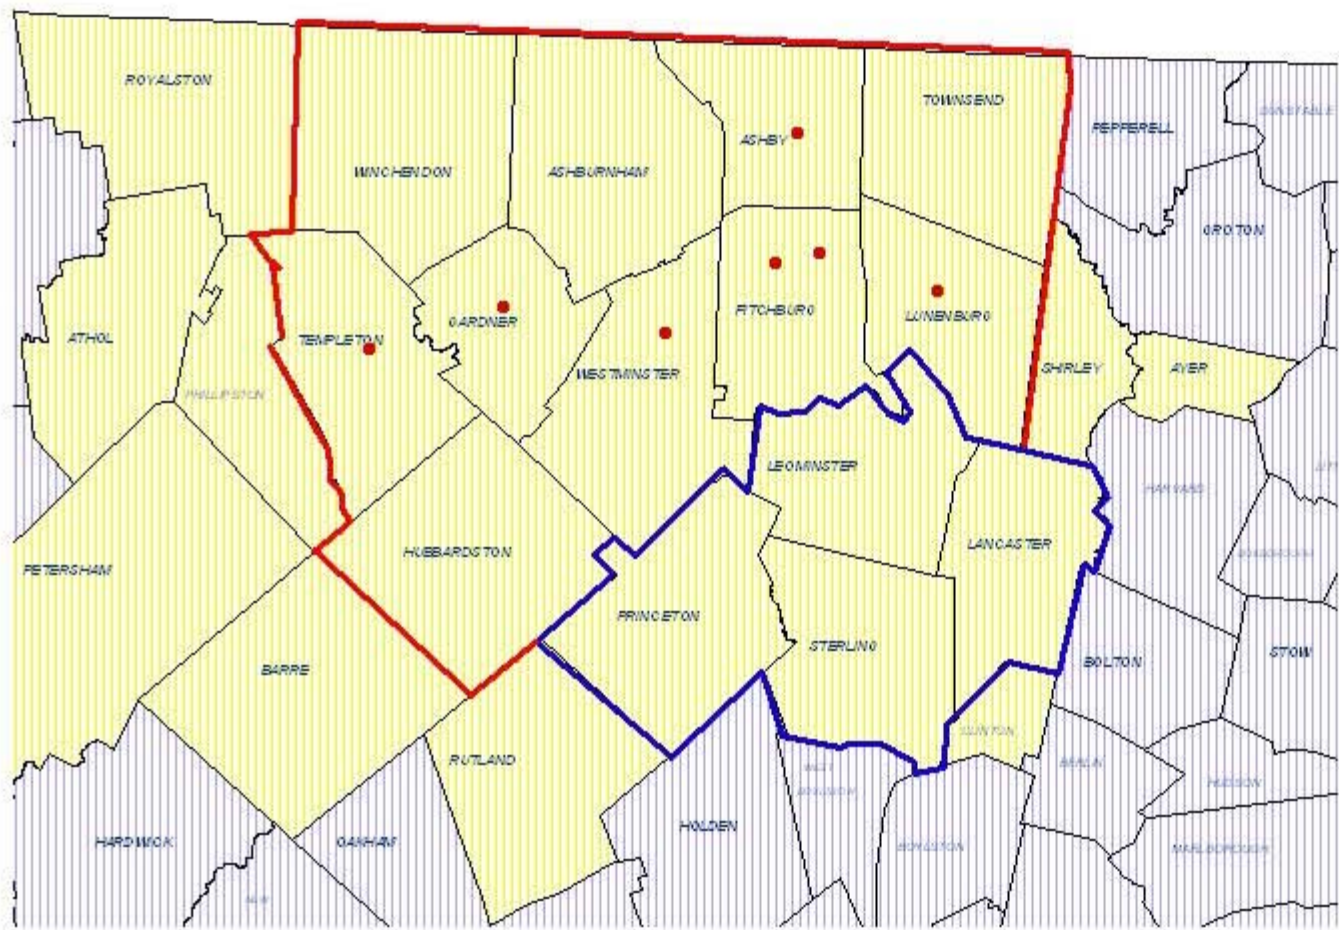

North County Land Trust Core Areas

-  Focus Area
-  Core Tier 1
-  Core Tier 2
-  NCLT Properties